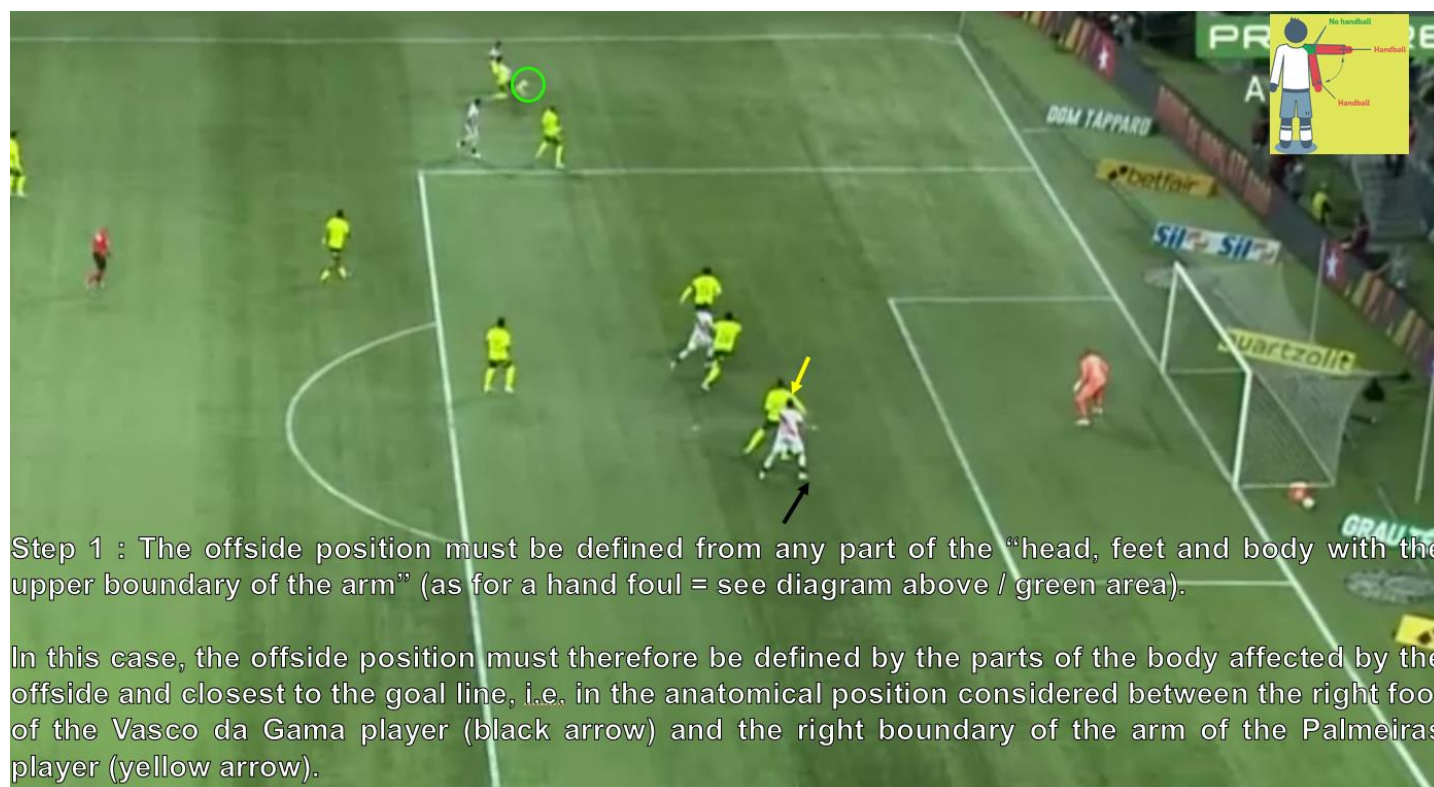

Unique analysis AI code: GV9-10Y11N12N13N14N-G

BRASILEIRÃO ASSAÍ 2023

Step 2 : The black line on the ground is perfectly positioned to identify the position of the Vasco da Gama player's right foot.

On the other hand, the shoulder line projection on the ground (blue dotted line on the yellow line) is completely erroneous, as demonstrated later by a simple analysis of the player's anatomical position. This ground projection is exactly on the line of the Palmeiras player's right foot.

More simply, in the anatomical position of the Palmeiras player (clockwise rotation and tilt of the trunk to the right in the sagittal plane) it is impossible for the projection of the axis of the right boundary of the arm to be at the same level as the right foot on a horizontal plane.