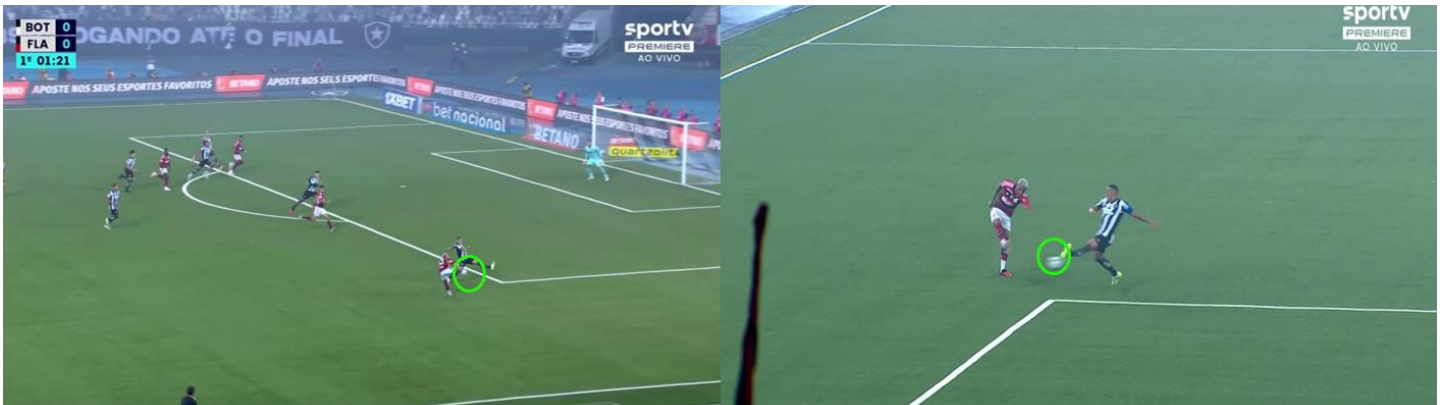

NO GOAL

GV6-7Y8N9N10N11Y-NG

Back to the Menu >>

Restart Analysis >>

Unique analysis AI code: GV6-7Y8N9N10N11Y-NG

T0 : the Flamengo player (red circle) is in an offside position when the pass is made (green circle).

T0 + 40ms : the ball on the center is not touched by the Botafogo player.

T0 + 1240ms : the same Flamengo player (red arrow) in an offside position at the time of the pass "clearly interferes with the defender (green circle) by attempting to play the ball (green circle)" (p93-94 Laws of the Game 2023/24). The goal must be cancelled.