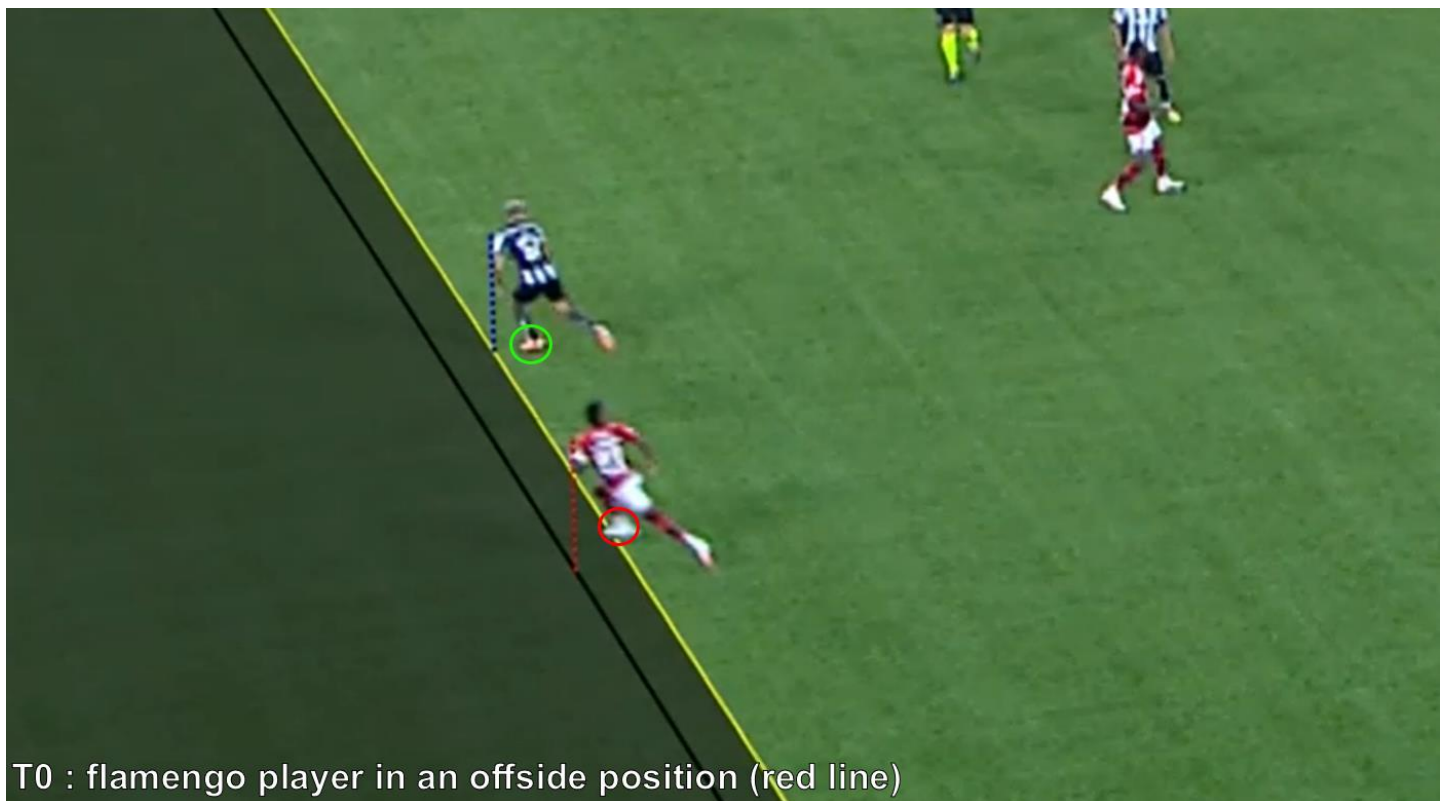

4715 CRD High: Invalid Goal Canceled (IGC)

GOOD GAME!
NEW DEAL FOR SPORT

Final result

GOAL VALIDATION REPORT - Download >>

NO GOAL

GV7-8Y9N10N11N12Y-NG

VAR-ASSIST AI

Back to the Menu >>

Restart Analysis >>

Unique analysis AI code: GV7-8Y9N10N11N12Y-NG