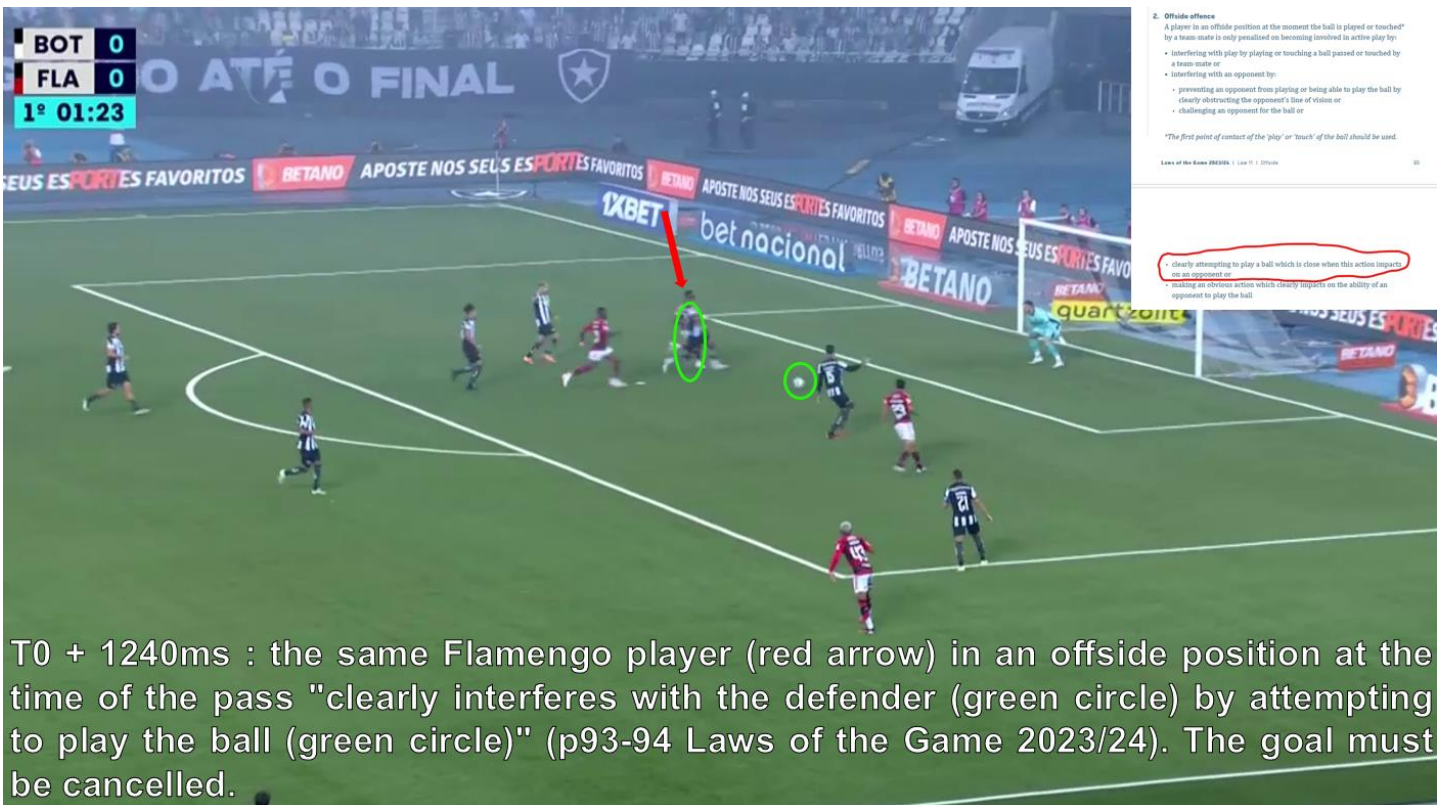

NO GOAL

GV6-7Y8N9N10N11Y-NG

Back to the Menu >>

Restart Analysis >>

Unique analysis AI code: GV6-7Y8N9N10N11Y-NG

T0 : the Flamengo player (red circle) is in an offside position when the pass is made (green circle).

T0 + 40ms : the ball on the center is not touched by the Botafogo player.

T0 + 1240ms : the same Flamengo player (red arrow) in an offside position at the time of the pass "clearly interferes with the defender (green circle) by attempting to play the ball (green circle)" (p93-94 Laws of the Game 2023/24). The goal must be cancelled.