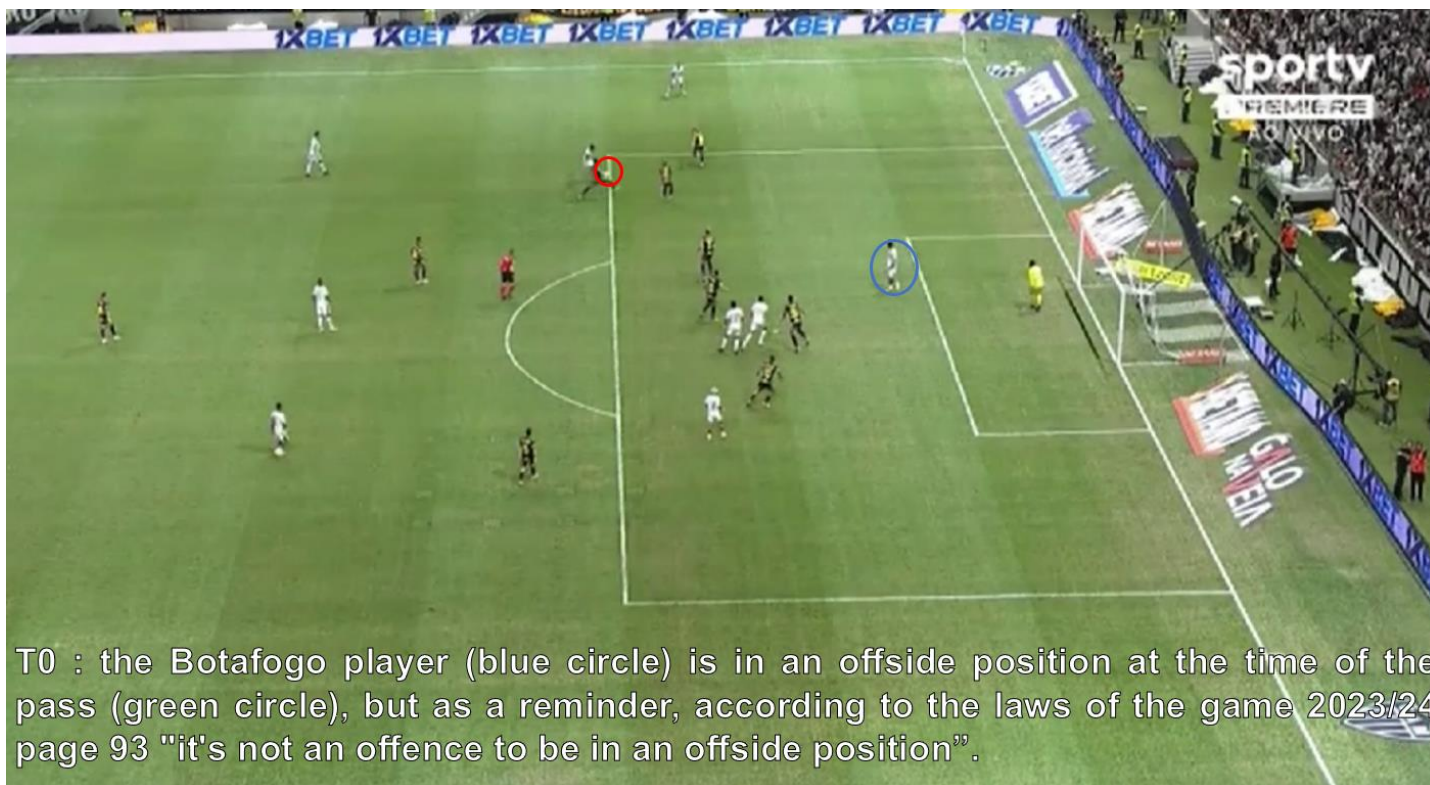

GOAL

GV3-4Y5N6N7N8N-G

Unique analysis AI code: GV3-4Y5N6N7N8N-G

T0 : the Botafogo player (blue circle) is in an offside position at the time of the pass (green circle), but as a reminder, according to the laws of the game 2023/24 page 93 "it's not an offence to be in an offside position".