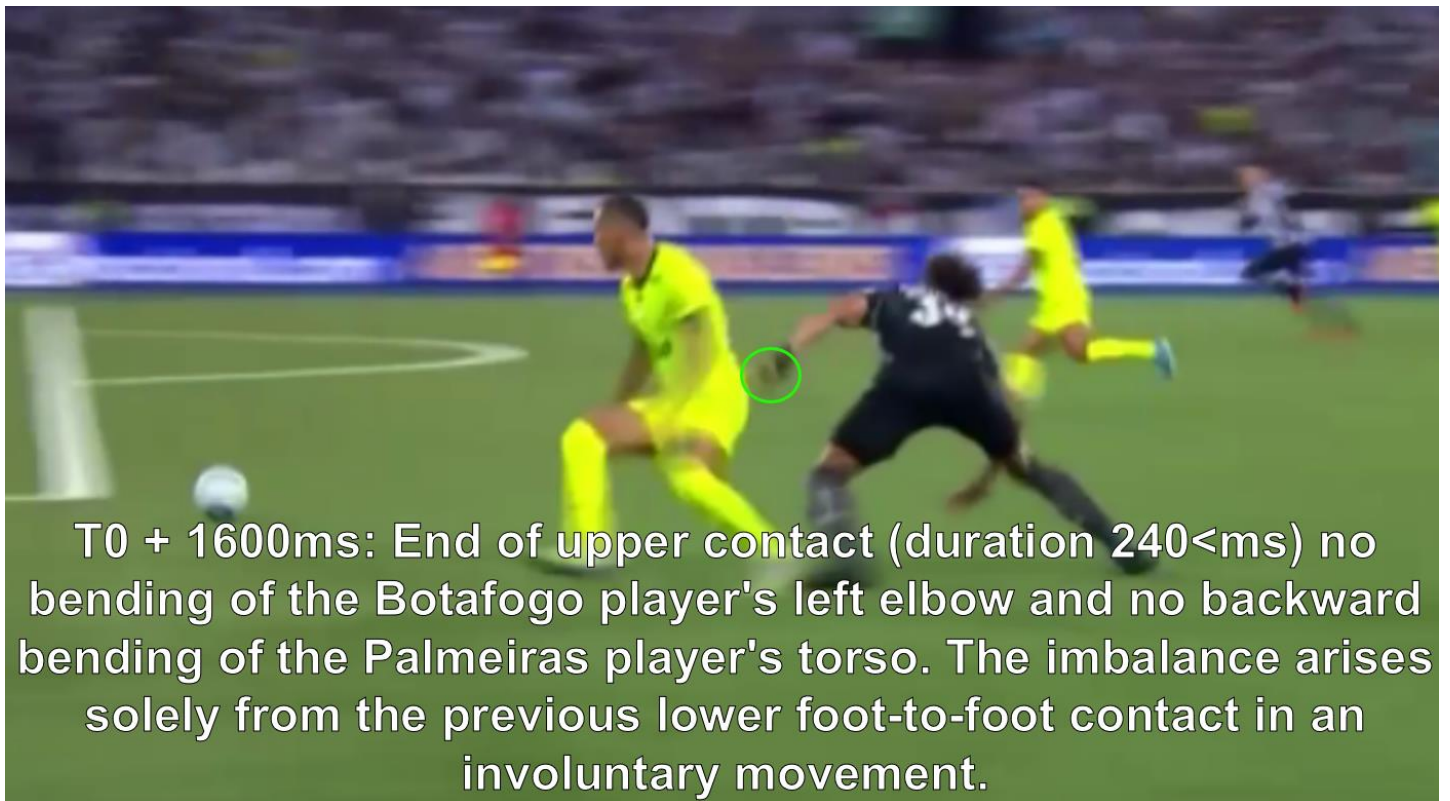

C4-5N7Y8N9N10N11B12B13M14N15N-YC

Unique analysis AI code: C4-5N7Y8N9N10N11B12B13M14N15N-YC

T0 + 1280ms: The Botafogo player's natural movement resulting from this contact is a clockwise rotation (green arrow) on an axis at the level of the right foot (green cross).

T0 + 1360ms: Unintentional lower foot-to-foot contact (lower red circle) by the Botafogo player (withdrawal movement by bending the knee) combined with upper grabbing contact (upper red circle).

7842 CRD High: Valid Penalty Whistled (VPW)