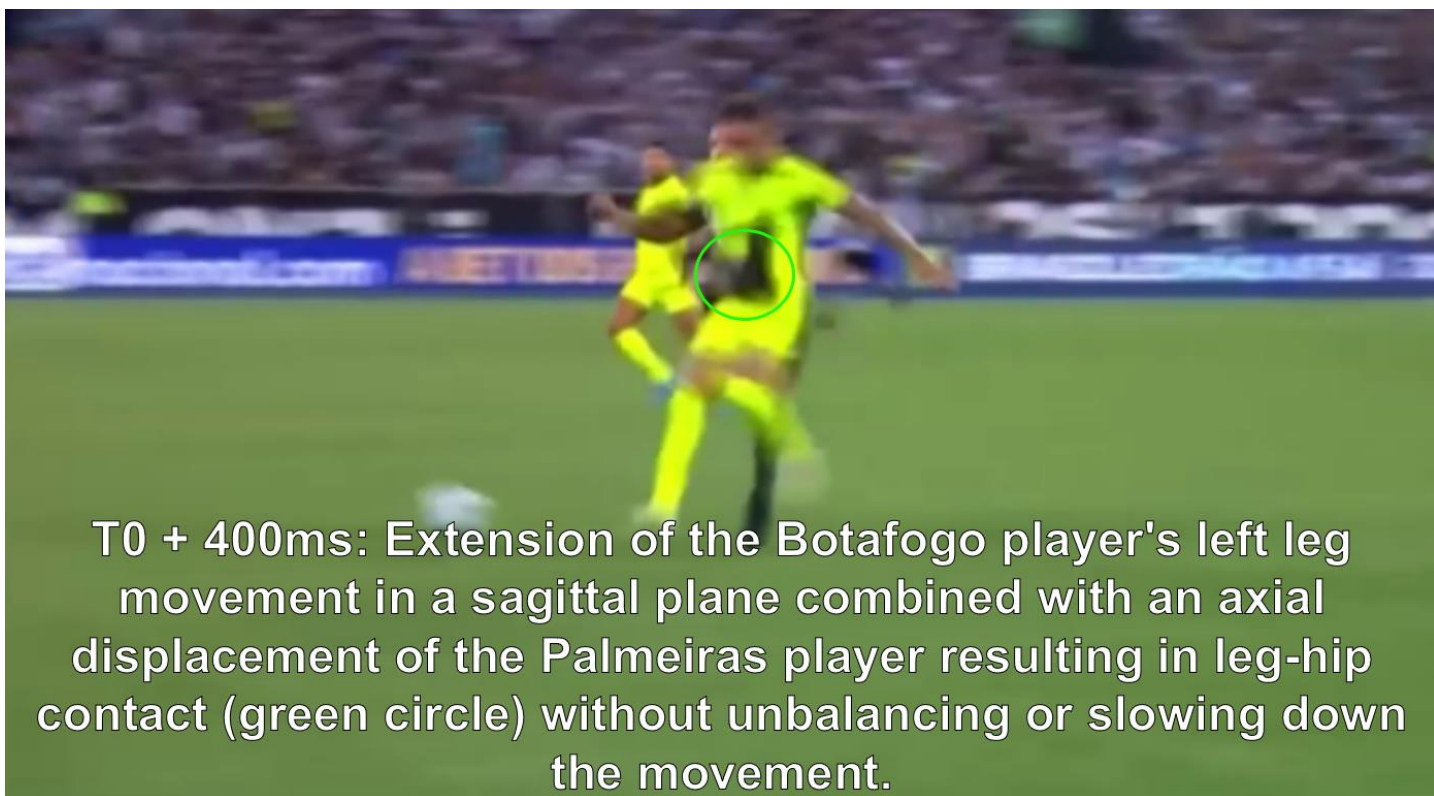

C4-5N7Y8N9N10N11B12B13M14N15N-YC

Unique analysis AI code: C4-5N7Y8N9N10N11B12B13M14N15N-YC

T0 + 1280ms: The Botafogo player's natural movement resulting from this contact is a clockwise rotation (green arrow) on an axis at the level of the right foot (green cross).